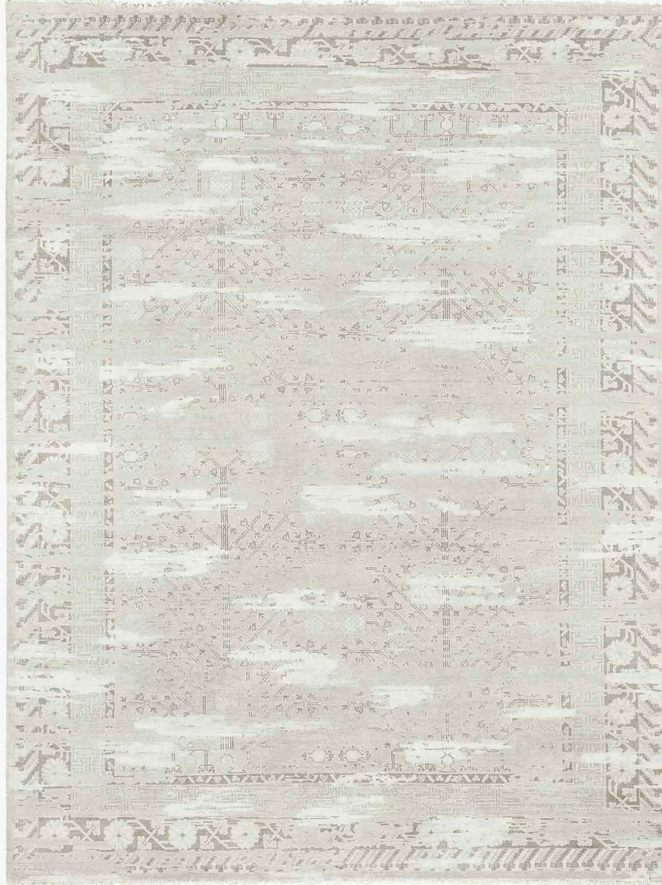

## POMA RUG

SKU: BC89053-S-SIGR | SILVER / GREY

HAND-KNOTTED

**Materials:** 70% NEW ZEALAND WOOL, 20% SILK, 10% VISCOSE

**Origin:** INDIA

**Collection:** TRADITIONAL

AVAILABLE SIZES

6' x 9', 8' x 10', 9' x 12', 10' x 14', 12' x 15'

## COLORWAYS

GREY / SAND

SILVER / GREY

CUSTOM BY REQUEST

Any Size and Color Available Made-To-Order