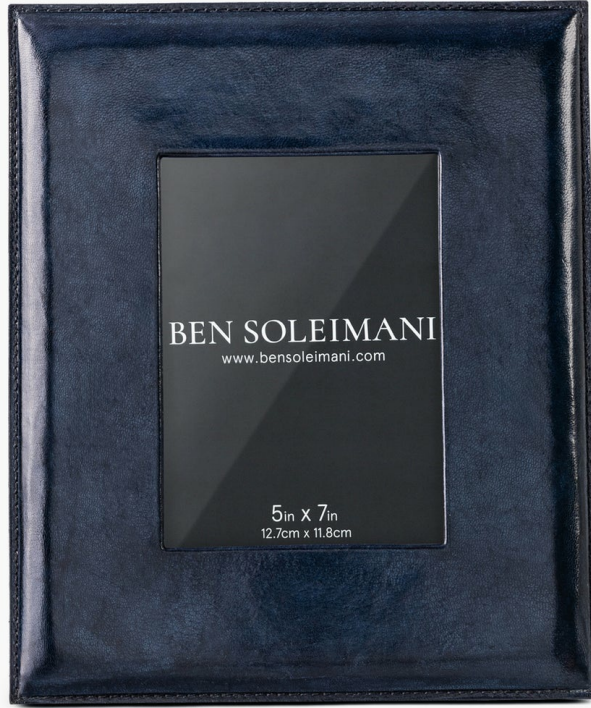

BEN SOLEIMANI

PLUMA LEATHER PICTURE FRAME

SKU: BC50387-5X7-DASP | LEATHER | SAPPHIRE

MEASUREMENTS

5 x 7 (WxH) - 10.5" 12.25"

8 x 10 (WxH) - 11.375" 13.375"

COLORWAYS

LEATHER | SAPPHIRE

LEATHER | CHOCOLATE

LEATHER | CARBON

PRODUCT DETAILS

- Leather
- Eisel back stand
- Metal turn button
- Glass frame inset
- Imported

AVAILABLE SIZES

5" x 7" and 8" x 10"

CUSTOM BY REQUEST