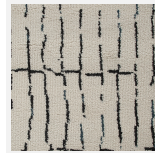

BEN SOLEIMANI

PLAGA RUG

SKU: BC89795-S-GRSA | GREY / SAND

HAND-KNOTTED

Materials: 100% WOOL

Origin: INDIA

Collection: MOROCCAN

AVAILABLE SIZES

6' x 9', 8' x 10', 9' x 12', 10' x 14', 12' x 15'

COLORWAYS

SAND / BLACK

GRAPHITE / SILVER

GREY / SAND

CUSTOM BY REQUEST

Any Size and Color Available Made-To-Order