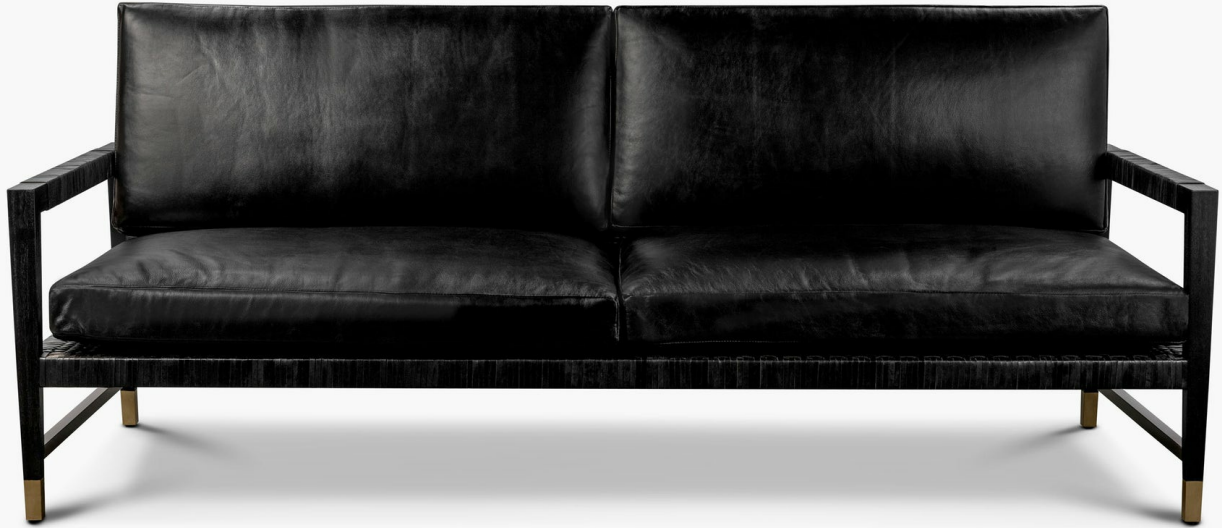

BEN SOLEIMANI

PALOMA INDOOR SOFA

SKU: BC91084-WLI-03 | BLACK | LEATHER

MEASUREMENTS

Width - 84"

Depth - 36

Height - 32

COLORWAYS

PRODUCT DETAILS

Our Paloma Collection is a study in rich details. The lithe exposed mahogany wood silhouette is paired with handwoven leather which is beautifully juxtaposed with antique brass capped feet. The addition of premium leather cushions further elevates this striking offering.