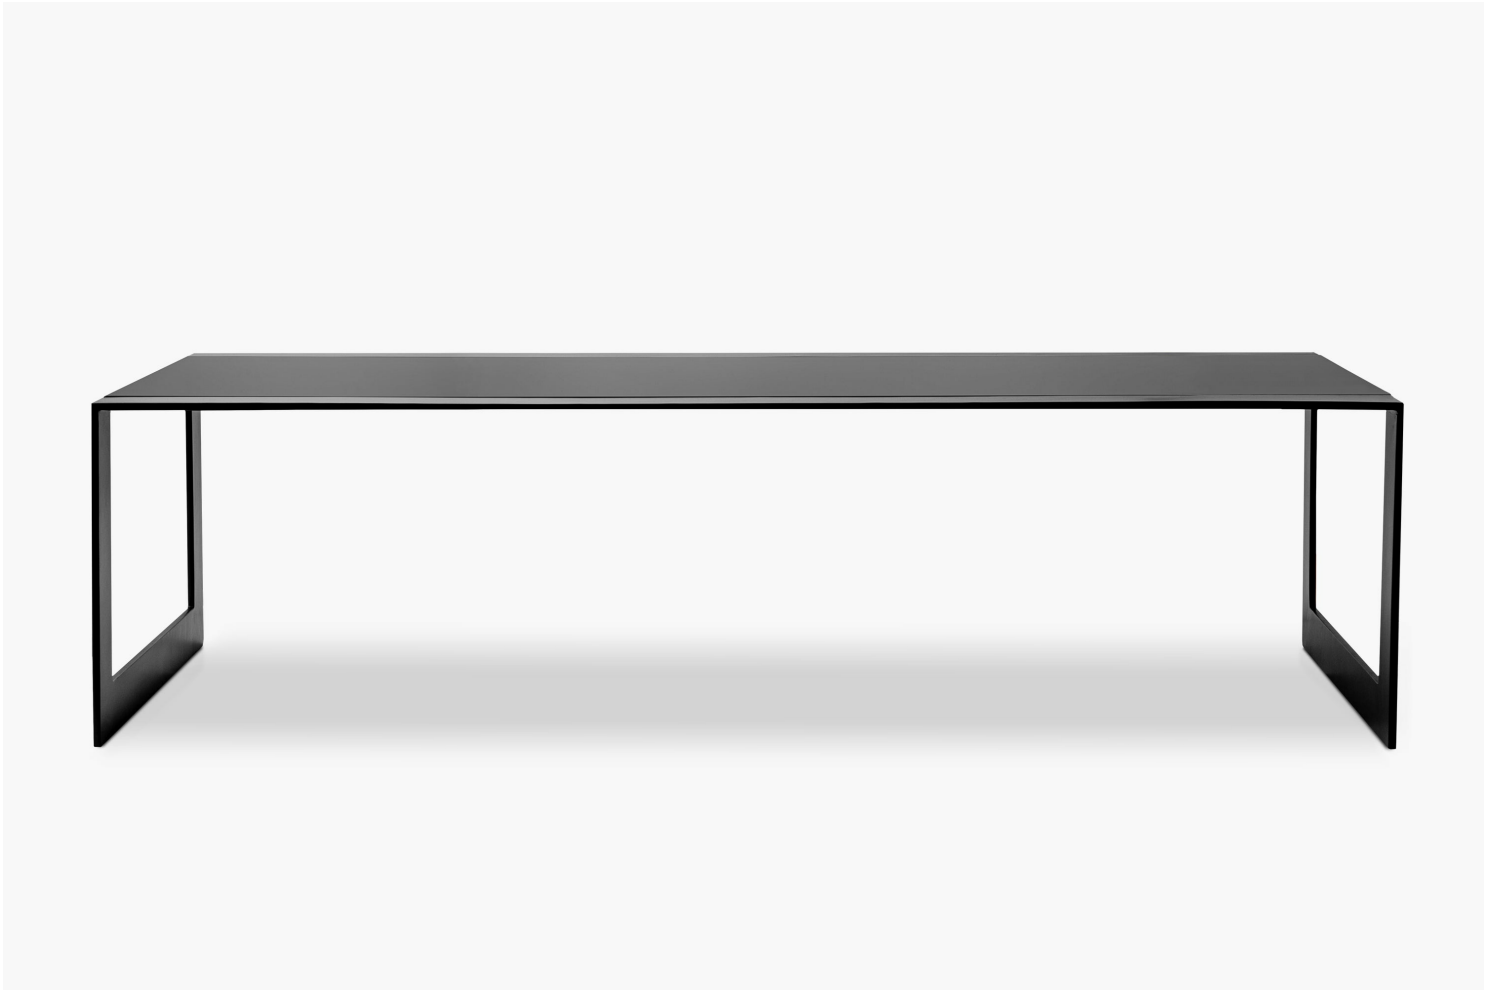

BEN SOLEIMANI

HAWTHORN GLASS COFFEE TABLE

SKU: BC50340-BLKGLS-BLIR | BLACK GLASS

MEASUREMENTS

Width: 60" - Depth: 24" Height: 16"

COLORWAYS

BLACK GLASS

CLEAR GLASS

PRODUCT DETAILS

- Iron frame
- U-leg base
- Available in Black Glass and Clear Glass
- Imported
- Wipe with a soft dry cloth and avoid the use of harsh chemicals
- Use of coasters is recommended

CUSTOM BY REQUEST