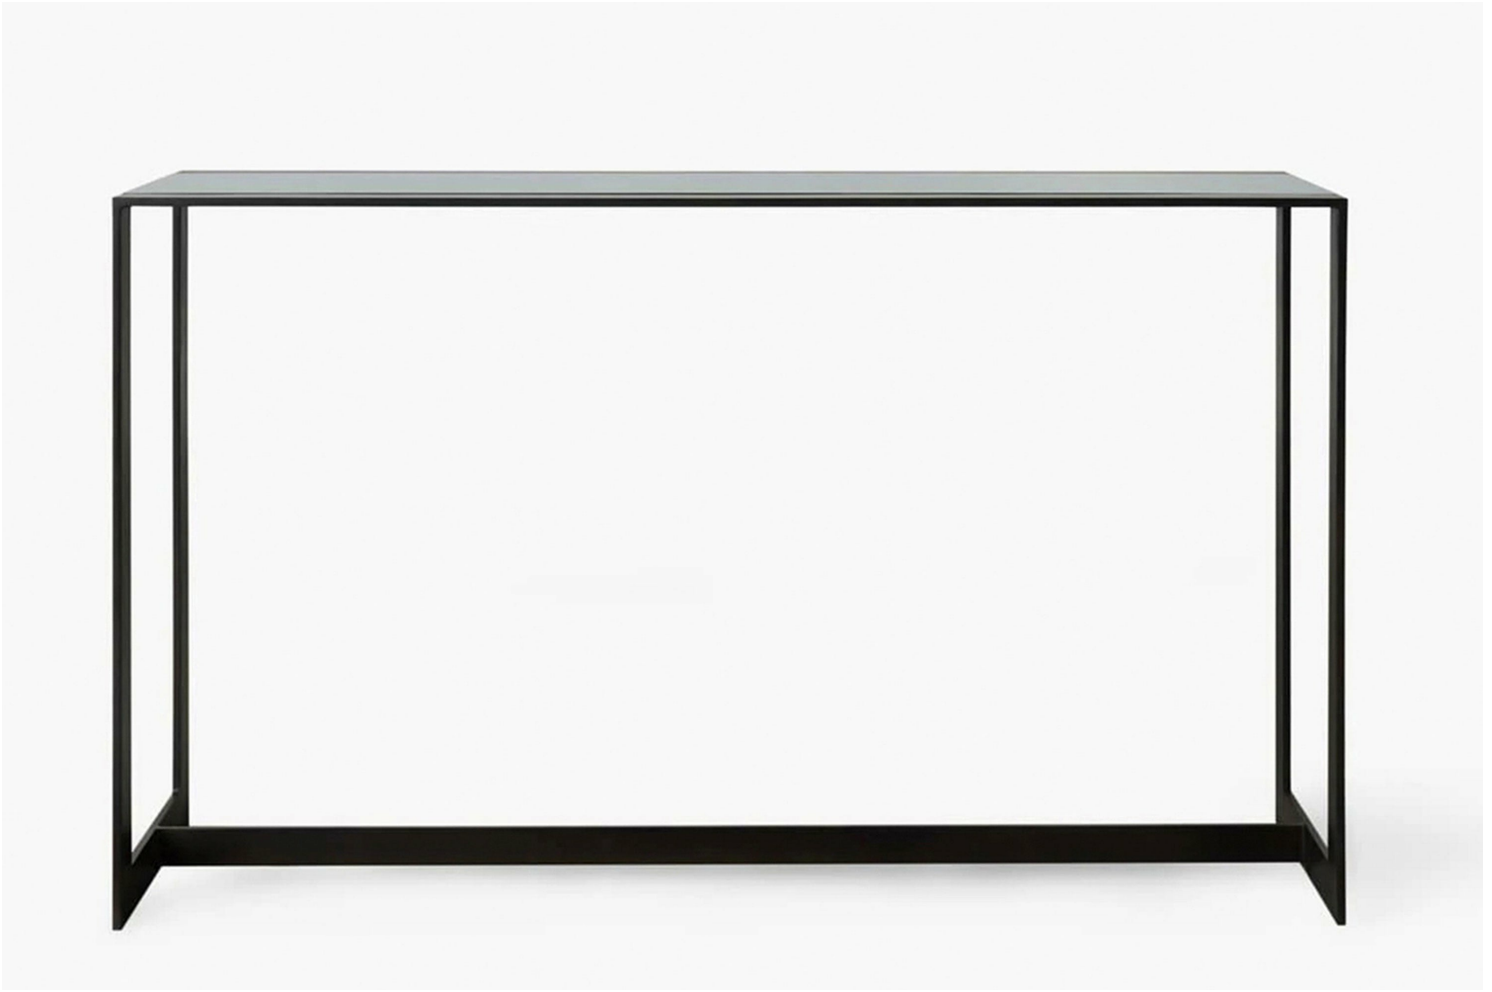

BEN SOLEIMANI

HAWTHORN BLACK GLASS CONSOLE TABLE

SKU: BC50354-BLKGLS | BLACK GLASS

MEASUREMENTS

Width: 60" - Depth: 18" Height: 36"

COLORWAYS

BLACK GLASS

CLEAR GLASS

PRODUCT DETAILS

- Iron frame
- U-leg base
- Available in Black Glass
- Imported
- Wipe with a soft dry cloth and avoid the use of harsh chemicals
- Use of coasters is recommended

CUSTOM BY REQUEST