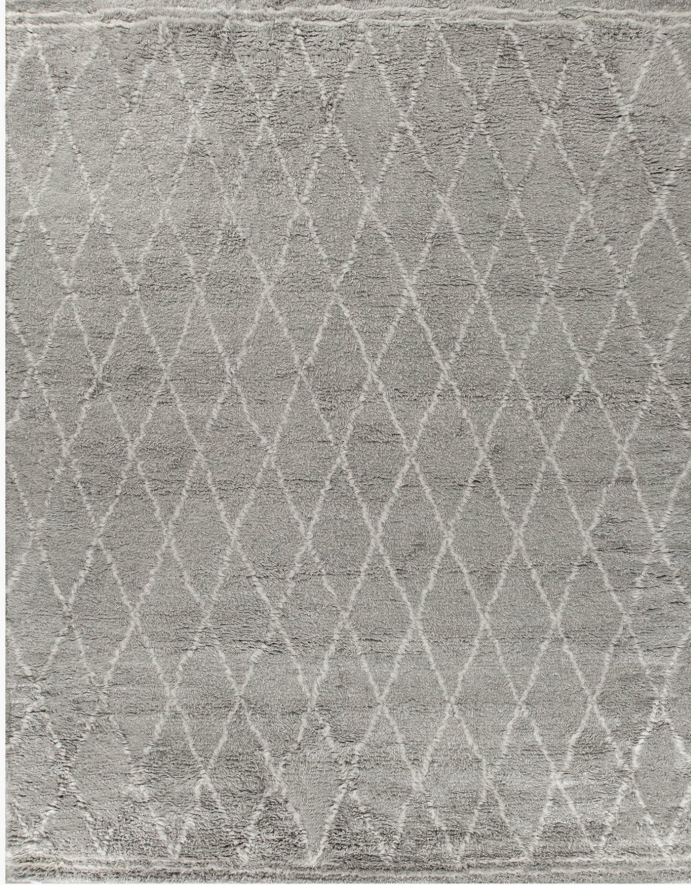

## DAYA RUG

SKU: BC85030-S-SILM | SILVER MIST

HAND-KNOTTED

**Materials:** 75% WOOL, 25% VISCOSE

**Origin:** INDIA

**Collection:** CONTEMPORARY, TEXTURED, MOROCCAN

AVAILABLE SIZES

6' x 9', 8' x 10', 9' x 12', 10' x 14', 12' x 15'