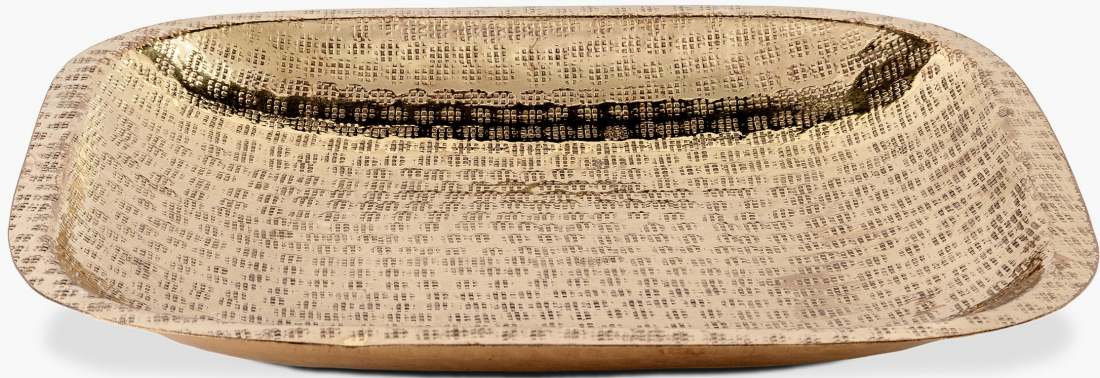

BEN SOLEIMANI

CORBA TRAY

SKU: BC50292 | CAST BRASS

MEASUREMENTS

Width: 12" - Depth: 12" Height: 1.5"

COLORWAYS

CAST BRASS

PRODUCT DETAILS

- Polished brass finish
- Etched detailing
- Imported
- Wipe with a soft dry cloth and avoid the use of harsh chemicals

CUSTOM BY REQUEST