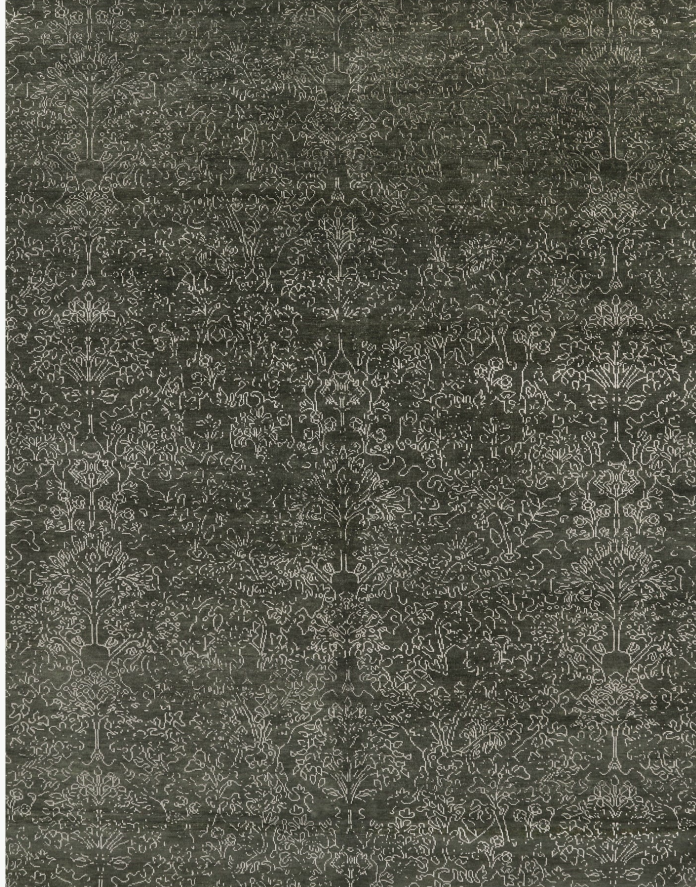

## ARBOLITA RUG

SKU: BC90331-S-DKEM | DARK EMERALD

HAND-KNOTTED

**Materials:** 75% WOOL, 25% VISCOSE

**Origin:** INDIA

**Collection:** TRADITIONAL

AVAILABLE SIZES

6' x 9', 8' x 10', 9' x 12', 10' x 14', 12' x 15'

### COLORWAYS

DARK EMERALD

AMBER

NOCTURNE

CHARCOAL SLATE

CUSTOM BY REQUEST

Any Size and Color Available Made-To-Order